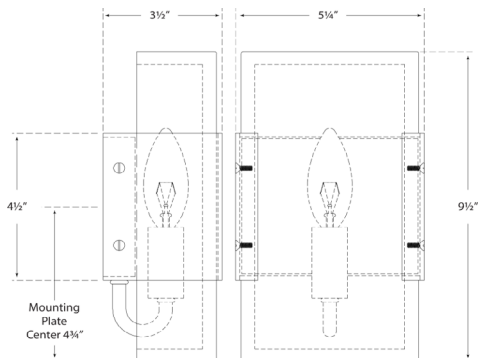

Covet Wide Clip Bath Sconce

KW 2115BZ-ALB

Materials Shown

Bronze with Alabaster

Available in

Antique-Burnished Brass

Bronze

Polished Nickel

Dimensions

O/A Height: 9.5"

Width: 5.25"

Extension: 3.5"

Backplate: 5.25" x 4.5" Rectangle

Socket

E12 Candelabra

Wattage

12 LED B11

Weight

6lbs