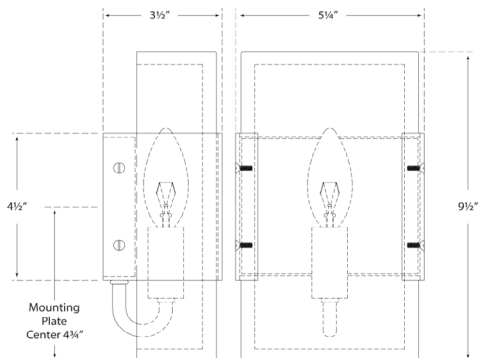

Covet Wide Clip Bath Sconce

KW 2115AB-ALB

Materials Shown

**Antique-Burnished Brass with
Alabaster**

Available in

**Antique-Burnished Brass
Bronze
Polished Nickel**

Dimensions

O/A Height: 9.5"

Width: 5.25"

Extension: 3.5"

Backplate: 5.25" x 4.5" Rectangle

Socket

E12 Candelabra

Wattage

12 LED B11

Weight

6lbs