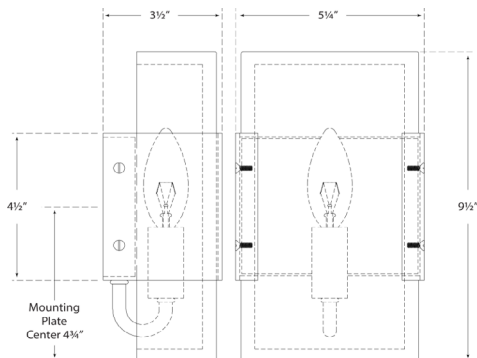

Covet Wide Clip Bath Sconce

KW 2115PN-ALB

Materials Shown

Polished Nickel with Alabaster

Available in

**Antique-Burnished Brass
Bronze**

Polished Nickel

Dimensions

O/A Height: 9.5"

Width: 5.25"

Extension: 3.5"

Backplate: 5.25" x 4.5" Rectangle

Socket

E12 Candelabra

Wattage

12 LED B11

Weight

6lbs